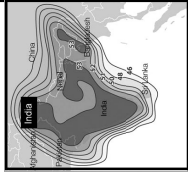

FREQ/POL	CHANNEL	SR	FEC	CAS	NOTES
	ANB News, Dhinchaak, Swadesh News, Theendral TV, Subharti TV, ShowBox, News 1 India, Sarthi TV, Flamchi, Danganl Kannada, Enterr, 10 Rangeela, Studio Yuva	3673	3/4	MPEG4 FTA	India C Beam
3949 H	Brahmaputra Tele Productions, DY 365, News 11, Jonack, Jano Duniya	9500	7/8	(MPEG 4) FTA	India C Beam
3958 H	Total TV Haryana, BTV News, Lotus News, TV 100, India Voice, Studio One Plus, Care World TV, Sadhana Plus, 99 TV, Shekinah TV, Swaraj Express SMBC, Jehovah TV, TV 100 National, Paras Gold, APN, Kaatyayani TV	3300	7/8	Mpeg 4 Conax	India C Beam
3976 H	Zee Punjabi, Zee Vajwa	4216	5/6	Mpeg 4	India C Beam
3981 H	Bflix Movies, Hare Krishna TV	26666	3/4	(MPEG 4) Irdeto 2	India C Beam
4005 H	ETV: ETV Telugu, ETV AP, ETV, Telangana, ETV Plus, ETV Life, ETV Abhiruchi, ETV Cinema HD, ETV Plus HD	4440	3/4	MPEG 4 FTA	Wide Beam
4030 H	MH1 Prime, MH1 Music, Shradha Mh One, Shradha Mh One Vish	7500	3/4	MPEG 4 FTA	Wide Beam
4040H	Zee Network, Zee Picchar, Zee Thirai, Zee Sarthak	13230	3/4	FTA	India C Beam
4054 H	LAMHAS:Bansal News, Navatra News, MoviePlus, Baile Baile, Lord Buddha TV, Jan-Tantra TV, Multiplex, Bhaskar News, Peace of Mind TV, House Full Movies, DNN, Bhakti Sagar 2, M Tunes +, Ilove, Box Cinema, Tehzeeb TV, Santvani Channel	7200	3/4	FTA / Irdeto	India C Beam
4071 H	Sun 18 Media Services: News 18 UP & Uttarakhand, ToppertV(SCR), News18 Gujrati, News18 Bengali, News18 Kannada, News18 Punjab Haryana & HP	4800	3/4	Mpeg 4 FTA	ECC
4079 H	Surya Cinema, Surya Samachar, Surya Bhakti, Surya Bhojpur	7500	7/8	FTA / Conax	India C Beam
4090 H	Zee Hindustan, Zee 24 Ghanta, Zee 24 Taas, Zee Odisha (scr), Zee Bihar Jharkhand	4750	3/4	MPEG 4 / FTA	India C Beam
4100 H	BBS TV, BBS Channel 2: BBS Radio 1, Kuzoo FM 105	8000	3/4	MPEG 4 / FTA	India C Beam
4114 H	Manorama News: Manorama News Central, Manorama News North, Mazhavil Manorama HD, Mazhavil Manorama	11888	3/4	FTA / Irdeto 2 Mpeg4	India C Beam
4133 H	BAG Network 24: News 24, E24, Bflix Movies, Dishum TV, JK News, Darshan 24, Soham TV, Vip News, Assam Talks, 1st India, Amar Cinema, Aryan TV National	15000	7/8	FTA / Conax	India C Beam
4156 H	Zee Network: &Flix HD (scr), Zee Kannada (scr), Zee Telugu (scr), Zee Talkies (scr)	4850	3/4	FTA	India C Beam
4170 H	Lok Sabha TV	2977	3/4	Irdeto	India C Beam
4175 H	ETV Telugu	3232	3/4	FTA	India C Beam
4181 H	Kolkata TV	32720	2/3	VideoGuard Mpeg4/HD	India Ku Beam
10970 H	TataSky: Discovery HD World India, National Geographic India, Star Movies HD India, Star World HD India, Star Sports 2, & flix, Zee TV India, Zee Cinema Asia, Movies Now +, Channel 100 Gold, Sony Max India, Tata Sky Karaoke	32720	2/3	Mpeg 4 Videoguard	India Ku Beam
10970 V	TataSky: DD News, NDTV India, News 18 India, News Live, Tata Sky Binge, Pratinidhi Time, Mirror Now, 9XM, Star Bharat India, Zee News, CNBC Awaaz, Movies Now, Living Foodz, Prag News, ABP News India, B4U Music India, JTV Action, Eurosport India, Power TV, 9X Jalwa, Aaj Tak, Star Gold 2, Munstif TV, Pogo, India News, CNA, Star Movies India, DY 365, India TV, Zing Asia, Sony Yay!, Jaisha Movies, Zee Kerala, Zee Bollywood, Aahoi! Music, & TV, UTV Movies, Public TV, @ Tata Sky Smart Games	32720	2/3	Mpeg 4 Videoguard	India Ku Beam
11010 H	TataSky: Sony Pix, &Flix, Comedy Central, Mastii, Animal Planet, Sun TV, Zee Café, Sun Bangla, Channel 100, Pogo, Cartoon Network India, Colors Gujarati, Channel 100, Pogo, Cartoon Network, Colors Gujarati, Channel 100 Platinum, DD Kashir, DD Kisan, Surya Bhakti, DD Chandana	27500	3/4	Mpeg 4 Videoguard	India Ku Beam
11010 V	TataSky: ETV Abhiruchi, TataSky Comedy, TV9 Kannada, TataSky Bhojpur, History TV18, Star Sports Select1 Star Sports Select HD1, Maha Movie, Colors Cineplex, Sony BBC Earth HD, Star Gold Select HD, Epic TV, Wow Cinema One, Enterr10, & Pictures, &TV, Times Now World, Star Utsav, Movies, Zee Anmol Cinema, B4U Movies India, Sony Wah, Star Gold, Select, Bflix Movies	32720	2/3	Mpeg 4 Videoguard	India Ku Beam
11050 H	TataSky: Star World Premiere HD, History TV 18, Colors: Star Plus HD India, Star Sports 1, Star Bharat India, SET India, Sony Six, Star Gold HD India, Tata Sky Classroom, @ Active Smart Manager	32720	2/3	Mpeg4 HD Videoguard	India Ku Beam
11050 V	TataSky: Ayush TV, Aaj Tak, Udaya Music, National Geographic India, Star Sports 2, Khushboo TV, DD Manipur, Sony Six, Discovery Junior India, Discovery Channel India, Sony Ten 3, MTV Beats, News Nation, History TV 18, & privé HD, Discovery HD World India, Tez, Tata Sky English, Today's Special, Tata Sky English	32720	2/3	Mpeg 4 Videoguard	India Ku Beam
11090 H	TataSky: Channel 100, News18 Raj, Colors Odia, ABP News India, Sonic Nickelodeon, Aastha TV, Sanstar TV, India TV, News 24, Shradha Mh 1, Zee Bihar Jharkhand, MTV India, Udaya Comedy, TV 9 Kannada, Nat Geo Wild Asia, Nick Jr. India, Sony Six, Star Jaisha, KTV, Star Maa TV, Zee Telugu, Zee Bangla, Udaya TV, Discovery Tamil, VH1, Star Sports 1, Udaya Music, News18 MP	32720	2/3	Mpeg 4 Videoguard	India Ku Beam
11090 V	TataSky: MTV HD+, Star World HD India, Sony Max India, Sony Ten 2, Sony Ten 3, Sony Pix, Eurosport India, Star Movies HD India, Star World Premiere HD, Zee Café	32720	2/3	Mpeg 4 Videoguard	India Ku Beam