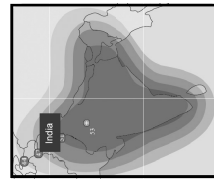

FREQ/POL	CHANNEL	SR	FEC	CAS	NOTES
3885 V	SUN NW: Sun TV, Sun News, Sun Music, Gemini TV, Gemini Movies, Gemini Comedy, Udaya TV, Udaya Movies, Surya TV, Surya TV HD, Chutti TV, Kochu TV, Gemini Music, Surya Movies, Gemini Music HD, Gemini Movie HD, Udaya HD, Sun Bangla, Sun Marathi	30000	3/4	Mpeg4 Irdeto 2	Landmass beam
3894 H	Indiasign: HMTV, Aradhana TV, T News, MBC TV, Calvary TV, Prarthana Bhawan TV, 7 S Music, ABN, V6 News, CVR News, Mercy TV (India), FM News, CVR Health, Inews, 10TV, M News	13840 11200	5/6 3/4	DVB S2, Mpeg 4 Mpeg4 Irdeto 2	Landmass beam Landmass beam
3914 H	New Delhi TV: NDTV 24x7, NDTV India, NDTV Profit, NDTV Good Times	30000	3/4	DVB S2, Mpeg 4, Irdeto 2	Landmass beam
3925 V	Sun TV NW: Kushi TV, Udaya Music, Chintu TV, Adithya TV, Udaya Comedy, Surya Comedy, Surya Music, Sun Life, Gemini Life, Sun TV HD, KTV HD, Sun Music HD, Gemini TV HD	18330	2/3	DVB S2	Landmass beam
3965 H	Indo Teleports: Peppers TV, Maha Punjabi, Total TV Haryana, Chardikla Time TV, Enterr10 Bangla, Enterr 10	12335	3/4	Mpeg 4, PowerVu	Landmass beam
3966 H	News J, Thanti TV, Janam TV, Patrika Rajasthan TV, Meenakshi TV, Sahana TV, Nambikkai TV, Good News TV	18330	2/3	FTA	Landmass beam
3984 H	VoA TV Global HD, VoA TV Indian Ocean HD, VoA TV China HD, VoA TV Africa HD, God TV Asia, Colors Mena HD (scr)	14400	3/4	Mpeg4/PowerVu, FTA	Landmass beam
4006 H	Planetcast: Kappa TV, Matrubhumi News, Shatrom TV, Salvation TV, Media One, Kaumudy TV, Powervision TV, Saathiyam TV, Dheeran TV, Ate TV, Safari, Studio One +, Darshana TV ME, Digvijay News 24x7, Tunes6 Music, Velicham TV, Reporter	14400	3/4	Mpeg4/PowerVu, FTA	Landmass beam
4015 V	Tata: Angel TV India, Captain TV, Madha TV, Makkal TV, Kairali Channel, We, Moon TV, Puthiya Thalaimurai, Sri Sankara TV, Subhavartha TV, Tamilan TV, Vasanth TV, Win TV, Polimer, Public TV, Captain News, TV5 News, Polimer News, MK TV, Puthuyugam TV, Public Music TV, Kairali Arabiya, Public Movies	30000	3/4	Mpeg 4 DVB S2 FTA / Conax	Landmass beam
4024 H	PlanetCast: Star Vijay International (scr), Asianet News, Asianet ME, Suvarna News, Amrita TV, Goodness TV, Jahind TV, Jeevan TV, Manorama News Intl., 24 News, Flowers TV (scr)	14400	2/3	Mpeg 4 Videoguard / FTA	Landmass beam
INTELSAT 20 / 36 at 68.50 deg E: Bom Az 193 EI 67, Blr Az 215 EI 71, Del 197 EI 55, Chennai Az 222 EI 69, Bhopal Az 202 EI 61 Cal Az 223 EI 55					
3713 V	KBS World 24 HD	2800	2/3	Mpeg4	C Beam
3723 V	Indiasign: TV 9 Telugu, TV 1 Telugu, TV 9 Karnataka, News 9, TV 9 Maharashtra, TV 9 Gujarat, TV 9 Bharatvarsh, Mahaa News, Shubhsandesh TV	9600 7200	3/4 3/4	Mpeg 4 DVB S2 Mpeg 4 DVB S2	C Beam C Beam
3732 V	Indiasign: Mahaa News, Mantaya News, National Voice, Nepal 1, Shubhsandesh TV, Mojo TV, Tulasi News	7200	3/4	Mpeg 4 DVB S2	C Beam
3739 H	Discovery Networks India: Discovery Channel India, D'Tamil, Animal Planet India, Investigation Discovery India, Investigation Discovery India, Discovery Science India, Discovery Turbo India, TLC India, Discovery HD World India, Discovery Kids India, TLC HD India, Animal Planet HD World India	30000	3/4	Mpeg4 PowerVu	C Beam
3742 V	Sadhna TV, Super TV, Anjan TV, Jai Maharashtra, News 1, Food Food	7000	3/4	Mpeg 4 FTA	C Beam
3766 V	Aasitha TV, Aasitha Tamil, Aasitha Telugu, Aasitha Kannada	7200	3/4	Mpeg 4	C Beam
3768 H	Zee NW: & TV HD, Living Foodz	7500	3/4	Mpeg 4 Conax	C Beam
3774 V	Aasitha TV	2944	3/4	FTA	C Beam
3777 V	Aasitha Bhejan, Vedic TV	2940	3/4	FTA	C Beam
3782 V	CGN TV	2965	3/4	FTA	C Beam
3788 V	J Movies	4400	2/3	FTA Mpeg4, Irdeto2	C Beam
3795 H	Times Group: Times Now, Zoom, ET Now, Movies Now, Movies Now+ HD, Romedu Now, Mirror Now, Times Now World Hd, MNX HD, Movies Now HD, Romyed Now HD, MNX, ET Now, Times Now	30000	3/4	Mpeg4 Irdeto	C Beam
3795 V	Arirang World HD	5580	2/3	DVB S2, Mpeg 4	C Beam
3828 V	Indo teleports: Jan TV, Khabar Fast, Pratinid Time, GS TV, Jan TV + (scr), Maha Movies, Fakt Marathi	7200	2/3	FTA Irdeto	C Beam
3836 V	Fakt Marathi	7200	3/4	Mpeg4 FTA	C Beam
3850 V	Viacom 18: Colors Marathi HD, Colors Bangla HD, Colors Kannada HD, Colors Super HD, Comedy Central India, MTV Beats	14400	2/3	Mpeg4 Irdeto2	C Beam
3868 H	Sports Inspires Life: Sony Ten 1 to 3, Sony Marathi	14400	2/3	Mpeg 4 Videoguard	C Beam
3868 V	Vaa Movies, True Sports TV, Cinema TV, Naaptol Tamil, Naaptol Kannada, MTV Beats HD (scr), Colors Cineplex HD (scr)	14400	2/3	FTA / Irdeto 2, Mpeg4	C Beam
3889 V	PTC Simran, PTC Music	2500	3/4	Mpeg 4 FTA	C Beam
3891 V	Daystar TV	1954	5/6	FTA	C Beam
3900 H	Sony Pictures Networks India: Sony SAB TV India, Sony Pix, Sony Aath, Sony Six, Sony Pal, Sony Max India, Sony Max 2, SET India	22222	5/6	Mpeg 4 / Power Vu	C Beam
3913 V	KBS World HD	6510	3/4	Mpeg 4 / Xcrypt	C Beam
3922 V	India TV Wiz, India TV	7000	5/6	Mpeg 4 Irdeto	C Beam
3930 H	Sports Inspires Life: Sony Six HD, Sony Ten 2 HD, Sony Ten 3 HD, Ten Cricket HD	25000	2/3	Mpeg 4 Videoguard	C Beam
3974 H	Zee Turner: WB India, WB Pakistan, HBO S. Asia, Pogo, CNN Intl S. Asia, Cartoon Network Pakistan, Cartoon Network India	19500	3/4	PowerVu / Conax	C Beam
3974 V	Zee NW: Zee Talkies HD, Zee Bangla HD, Zee Tamil HD, Zee Kerala HD, Living Travelz, Zee Cinemalu HD	22500	5/6	Mpeg 4 Conax	C Beam
3993 H	Viacom 18: MTV India, Colors Rishtey Asia, Colors Asia Pacific	4000	2/3	Mpeg4, Irdeto	C Beam