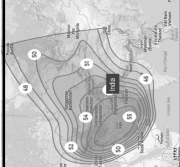

CHANNEL GUIDE

UPDATED AS OF 1ST NOVEMBER 2020 FTA = Free To Air • SCR = Scrambled • Radio Channels in Italics

FREQ/POL	CHANNEL	SR	FEC	CAS	NOTES
INTELSAT-38/AzerSpace2 at 45 deg East: Bom Az 238 El 51, Bir Az 250 El 49, Del 232 El 41, Chennai Az 252 El 46, Bhopal Az 238 El 44, Cal Az 248 El 35					
11475 V	Dialog DTH: Sony Six HD, Discovery World India HD, Star Movies Select HD, Animal Planet HD, AXN East Asia HD, Rugby Pass TV HD, Star Sports 1 HD, Sony Ten 2 HD, Star Sports select HD 1, Star Sports Select HD 2	32000	2/3	DVB-S2/8PSK	India Beam
11515 V	Dialog DTH: CBeebies Asia, Pogo, Cartoon Network, A+ Kids, Nickelodeon, Baby TV, Disney Junior, NGC, Sony BBC Earth, Nat Geo Wild, Animal Planet, Discovery, Discovery Science, TechStorm, TLC, History TV18, Travel XP, Dsport, Sony Ten 1, Ten Cricket, Sony Ten 2	23700	5/6	DVB-S	India Beam
11555 V	Dialog DTH: HGTV Asia, El, SET India, Sony Max, Star Gold, Colors, Star Plus, Zee TV, Colors Tamil, Sun TV, KTV, Star Vijay, Kalaignagar TV, Zee Cinema, UTV Movies, B4U Movies, Zee Tamil, Siripolli, WakuWaku Japan, Celestial Classic Movies, Fashion TV Asia, Hi TV, TVN Asia, WakuWaku Japan South East Asia	27690	3/5	DVB-S	India Beam
11595 V	Dialog DTH: Channel One, Rupavahini, Channel Eye, ITN, Vasantham TV, TV Derana, Swarnavahini, Sirasa TV, Shakti TV, TV 1, Hiru TV, TNL, Att, Ada Derana 24x7, Siyatha TV, Pragna TV, TV Didulia, Riddhi TV, Citi Hitz, 7th Circuit, Rangiri TV, Revision TV, UTV Tamil, Udhayam TV, Nenasu TV 10	27690	5/6	DVB-S	India Beam
11635 V	Dialog DTH: Eurosport 1, Outdoor Channel, Star Sports 1, Star Sports 2, Star Sports Select, Sony Six, Sony ESPN, Star Movies India, HBO South Asia, HBO Signature, HBO Hits, HBO Family, Cinemax, &Fix, Hits Movies, CinemaWorld, Sony Pix, Hits, Zee Café, Star World, Warner TV, AXN, Colors Infinity, Diva, Food Network Asia, Fox Life, Comedy Central	27690	5/6	Irdeto 2	India Beam
11675 V	Dialog TV: Nenasu TV, Buddhist TV, Shradha TV, Damsathara TV, God TV, Verbum TV, Aljazeera, ABC Australia TV, BBC, CGTN, CNN, NDTV, RT News, Bloomberg TV, CNBC TV18, Trace Urban, B4U Music, VH1 India, Channel C, Sun Music, Zoom, Da Vinci Learning	27690	5/6	DVB-S	India Beam
AMOS 4 at 65 deg East					
10735 V	DishHome DTH Nepal: Avenues Khabar, News24, ABC News, Janata TV, Nice TV, Colors, Star Plus, Zee TV, SET India, MTV, Zoom, Zing Asia, ZETC Bollywood, Discovery Animal Planet, NGC, TLC India, Star World, Zee Cafe, Sony Pix, Star Sports Select 1 HD, Sony Six HD, Sony ESPN HD, Sony Ten 1 HD	45000	1/2	Mpeg 4 Latens, Verimatrix	India Beam
10789 V	DishHome DTH Nepal: Star Gold, Sony Max, Zee Cinema, HBO, Cinemax, Star Sports 1, Star Sports 1 Hindi, Star Sports Select, Sony Six, Sony ESPN, Sony Ten 1, Sony Ten 2, Sony Ten 3, CNN South Asia, BBC South Asia, Aljazeera, Aji, Tak, APB News, Zee News, Cartoon Network India, DishHome Cinema Ghar 888, Star Sports 1 HD, Star Sports 2 HD, Star Sports 1 Hindi HD, Star Sports Select HD 2	45000	1/2	Mpeg 4 Latens, Verimatrix	India Beam
10860 V	DishHome DTH Nepal: DMN Showcase (fta), Kantipur TV, Image TV, Nepal TV, Sagarmatha TV, Colors HD, Zee TV HD, Star Plus HD, Zee Cinema HD, Star Gold HD, HBO South Asia HD, Radio Nepal, Nepal FM, Janata Media Radio	45000	1/2	Mpeg 4 Latens, Verimatrix	India Beam
10914 V	DishHome DTH Nepal: DishHome Showcase 2, DishHome Ramallo, D Movies, NTV Plus, NTV News, Mountain TV, Himalaya TV, AP 1 TV, TV Today, TV Filmy, Bhakti Darshan TV, Araniko TV, Star Bharat India, Sony SAB TV India, Bindass, Star Utsav, Zee Anmol, Sahara One, Dhamaal, DD National, UTV Movies, Star Gold 2, & pictures, B4U Movies India, Filmy, Zee Action, Star Utsav Movies, Sony Max 2, B4U Music India, Sangeet Bhojपुरi, Investigation Discovery India, Fox Life India, History TV 18, Discovery Science India, Discovery Turbo India, Nat Geo Wild Asia, Sony BBC Earth, Care World TV, WB India, India Today, Times Now, News 18, Zee Business, Nickelodeon India, BabyFirst TV, Discovery Kids India, Nick Jr India, Disney Channel India, Marvel HQ, Sonic Nickelodeon, Aastha India, Sanskar TV, Peace TV, Urdu	45000	2/3	Mpeg 4 Latens, Verimatrix	India Beam
11235 V	DishHome DTH Nepal: DishHome Action Sports, Nepa Channel, DishHome Cinema Ghar 108, DishHome Gunjan, DishHome Cine Hits, DishHome Junior, Rhymes, Bhojपुरi Magic, Business Plus, BTV Business, Krishi TV, & TV, Colors Rishay Asia, DD India, DD Kisan, Dargal TV, Dabangg, Aakaash Aath, Anjan TV, Zee Bollywood, Manoranjan TV, Bhojपुरi Cinema, Enterr, 10, 9XM, 9X Jalwa, Living Foodz, NHK World Japan, TV 5 Monde Asia, DW English, CGTN, Arirang World, Star Sports 3, Star Sports Select HD2, Fight Sports, DD Sports, Lolly Kids, Peace of Mind TV, Discovery HD World India, Star World HD India, Nepal Radio Network	45000	2/3	Mpeg 4 Latens, Verimatrix	India Beam
11289 V	DishHome DTH Nepal: Sarokar TV, NTV Kohalpur, NTV Itahari, Prime Times, Omkar TV, Star Gold Select, DishHome Cinema Ghar 555, Sony Yahi, & TV, & pictures, HBO Signature Asia, HBO Hits, HBO Family Asia, Cinemax Asia, National Geographic India, Zee Café, AP 1 TV, Kantipur TV	45000	2/3	Mpeg 4 Latens, Verimatrix	India Beam
11360 V	DishHome TV NEPAL: Star Bharat HD, SET India HD, Sony Max HD, Star Gold Select HD, Sony Ten 2 HD, Sony Ten 3 HD, Animal Planet HD, TLC HD, Comedy Central HD, Disney International HD, VH1 HD, MTV Beats HD, DishHome Ramallo, DishHome Action Sports	45000	2/3	Mpeg 4 Latens, Verimatrix	India Beam
12660 V	DishHome TV NEPAL: Baby TV Asia, Colors Infinity, Colors Cineplex, Nat Geo Wild Asia, Fox Life India, 9XM, Himalaya TV, NTV Plus, BM HD, Plus Movie, DishHome Cine Hits, DishHome Gunjan	45000	2/3	Mpeg 4 Latens, Verimatrix	India Beam
12714 V	DishHome TV NEPAL: Reality TV, D Movies, Hollywood Hits, K World, Rhymes, Bhojपुरi Magic, Yoho TV, Mega TV, B4U Kadak, House Full Movies, Mastii	45000	2/3	Mpeg 4 Latens, Verimatrix	India Beam
INTELSAT 47 AT 66 Deg E:					
3845 H	Sony Entertainment: SET Asia, SET Middle East, Sony Max Asia, Sony SAB TV Asia, Max M.E., Tata, Kalaignagar TV, Seithagal, Isai Aruvi, Siripolli TV, Chithiram TV, Kalaignar Murasu TV, Vondhar TV, Sairam TV, News 7 Tamil, Avush TV, MK Tunes, MK Six, Sai TV, Hindu Dharmam, TV 5 Kannada, Malai Murasu TV, Malai TV	30000	3/4	Mpeg 4 DVB S2 PowerVu	Landmass beam
3845 V	indiasign: CVR English, CVR OM Spiritual, Prime 9 News, Orange TV India, Nirekshana TV, Y TV Telugu, Swara Sagar, Madhurilagam TV, Music Zone, News India 24x7, AP24x7	28800	5/6	Mpeg 2 / Mpeg 4 Irdeto	Landmass beam
3876 H		14300	3/4	Mpeg 4 FTA	Landmass beam