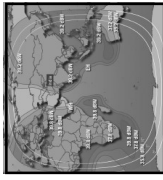

FREQ/POL	CHANNEL	SR	FEC	CAS	NOTES
3885 V	SUN NW: Sun TV, Sun News, Sun Music, Gemini TV, Gemini Movies, Gemini Comedy, Udaya TV, Udaya Movies, Surya TV, Surya TV HD, Chutti TV, Kochu TV, Gemini Music, Surya Movies, Gemini Music HD, Gemini Movie HD, Udaya HD, Sun Bangla, Sun Marathi	30000	3/4	Mpeg4 Irdeto 2	Landmass beam
3894 H	Indiasign: HMTV, Aradhana TV, T News, MBC TV, Calvary TV, Prarthana Bhawan TV, 7 S Music, ABN, V6 News, CVR News, Mercy TV (India), FM News, CVR Health, Inews, 10TV, M News	13840 11200	5/6 3/4	DVB S2, Mpeg 4 Mpeg4 Irdeto 2	Landmass beam Landmass beam
3914 H	New Delhi TV: NDTV 24x7, NDTV India, NDTV Profit, NDTV Good Times	30000	3/4	DVB S2, Mpeg 4, Irdeto 2	Landmass beam
3925 V	Sun TV NW: Kushi TV, Udaya Music, Chintu TV, Adithya TV, Udaya Comedy, Surya Comedy, Surya Music, Sun Life, Gemini Life, Sun TV HD, KTV HD, Sun Music HD, Gemini TV HD	18330	2/3	DVB S2	Landmass beam
3965 H	Indo Teleports: Peppers TV, Maha Punjabi, Total TV Haryana, Chardikla Time TV, Enterr10 Bangla, Enterr 10	12335	3/4	Mpeg 4, PowerVu	Landmass beam
3966 H	News J, Thanti TV, Janam TV, Patrika Rajasthan TV, Meenakshi TV, Sahana TV, Nambikkai TV, Good News TV	18330	2/3	FTA	Landmass beam
3984 H	VoA TV Global HD, VoA TV Indian Ocean HD, VoA TV China HD, VoA TV Africa HD, God TV Asia, Colors Mena HD (scr)	14400	3/4	Mpeg4/PowerVu, FTA	Landmass beam
4006 H	Planetcast: Kappa TV, Matrubhumi News, Shatrom TV, Salvation TV, Media One, Kaumudy TV, Powervision TV, Saathiyam TV, Dheeran TV, Ate TV, Safari, Studio One +, Darshana TV ME, Digvijay News 24x7, Tunes6 Music, Velicham TV, Reporter	14400	3/4	Mpeg4/PowerVu, FTA	Landmass beam
4015 V	Tata: Angel TV India, Captain TV, Madha TV, Makkal TV, Kairali Channel, We, Moon TV, Puthiya Thalaimurai, Sri Sankara TV, Subhavartha TV, Tamilan TV, Vasanth TV, Win TV, Polimer, Public TV, Captain News, TV5 News, Polimer News, MK TV, Puthuyugam TV, Public Music TV, Kairali Arabiya, Public Movies	30000	3/4	Mpeg 4 DVB S2 FTA / Conax	Landmass beam
4024 H	PlanetCast: Star Vijay International (scr), Asianet News, Asianet ME, Suvarna News, Amrita TV, Goodness TV, Jahind TV, Jeevan TV, Manorama News Intl., 24 News, Flowers TV (scr)	14400	2/3	Mpeg 4 Videoguard / FTA	Landmass beam
INTELSAT 20 / 36 at 68.50 deg E: Bom Az 193 EI 67, Blr Az 215 EI 71, Del 197 EI 55, Chennai Az 222 EI 69, Bhopal Az 202 EI 61 Cal Az 223 EI 55					
3713 V	KBS World 24 HD	2800	2/3	Mpeg4	C Beam
3723 V	Indiasign: TV 9 Telugu, TV 1 Telugu, TV 9 Karnataka, News 9, TV 9 Maharashtra, TV 9 Gujarat, TV 9 Bharatvarsh, Mahaa News, Shubhsandesh TV	9600 7200	3/4 3/4	Mpeg 4 DVB S2 Mpeg 4 DVB S2	C Beam C Beam
3732 V	Indiasign: Mahaa News, Mantaya News, National Voice, Nepal 1, Shubhsandesh TV, Mojo TV, Tulasi News	7200	3/4	Mpeg 4 DVB S2	C Beam
3739 H	Discovery Networks India: Discovery Channel India, D'Tamil, Animal Planet India, Investigation Discovery India, Investigation Discovery India, Discovery Science India, Discovery Turbo India, TLC India, Discovery HD World India, Discovery Kids India, TLC HD India, Animal Planet HD World India	30000	3/4	Mpeg4 PowerVu	C Beam
3742 V	Sadhna TV, Super TV, Anjan TV, Jai Maharashtra, News 1, Food Food	7000	3/4	Mpeg 4 FTA	C Beam
3766 V	Aasitha TV, Aasitha Tamil, Aasitha Telugu, Aasitha Kannada	7200	3/4	Mpeg 4	C Beam
3768 H	Zee NW: & TV HD, Living Foodz	7500	3/4	Mpeg 4 Conax	C Beam
3774 V	Aasitha TV	2944	3/4	FTA	C Beam
3777 V	Aasitha Bhejan, Vedic TV	2940	3/4	FTA	C Beam
3782 V	CGN TV	2965	3/4	FTA	C Beam
3788 V	J Movies	4400	2/3	FTA Mpeg4, Irdeto2	C Beam
3795 H	Times Group: Times Now, Zoom, ET Now, Movies Now, Movies Now+ HD, Romedu Now, Mirror Now, Times Now World Hd, MNX HD, Movies Now HD, Romyed Now HD, MNX, ET Now, Times Now	30000	3/4	Mpeg4 Irdeto	C Beam
3795 V	Arirang World HD	5580	2/3	DVB S2, Mpeg 4	C Beam
3828 V	Indo teleports: Jan TV, Khabar Fast, Pratinid Time, GS TV, Jan TV + (scr), Maha Movies, Fakt Marathi	7200	2/3	FTA Irdeto	C Beam
3836 V	Fakt Marathi	7200	3/4	Mpeg4 FTA	C Beam
3850 V	Viacom 18: Colors Marathi HD, Colors Bangla HD, Colors Kannada HD, Colors Super HD, Comedy Central India, MTV Beats	14400	2/3	Mpeg4 Irdeto2	C Beam
3868 H	Sports Inspires Life: Sony Ten 1 to 3, Sony Marathi	14400	2/3	Mpeg 4 Videoguard	C Beam
3868 V	Vaa Movies, True Sports TV, Cinema TV, Naaptol Tamil, Naaptol Kannada, MTV Beats HD (scr), Colors Cineplex HD (scr)	14400	2/3	FTA / Irdeto 2, Mpeg4	C Beam
3889 V	PTC Simran, PTC Music	2500	3/4	Mpeg 4 FTA	C Beam
3891 V	Daystar TV	1954	5/6	FTA	C Beam
3900 H	Sony Pictures Networks India: Sony SAB TV India, Sony Pix, Sony Aath, Sony Six, Sony Pal, Sony Max India, Sony Max 2, SET India	22222	5/6	Mpeg 4 / Power Vu	C Beam
3913 V	KBS World HD	6510	3/4	Mpeg 4 / Xcrypt	C Beam
3922 V	India TV Wiz, India TV	7000	5/6	Mpeg 4 Irdeto	C Beam
3930 H	Sports Inspires Life: Sony Six HD, Sony Ten 2 HD, Sony Ten 3 HD, Ten Cricket HD	25000	2/3	Mpeg 4 Videoguard	C Beam
3974 H	Zee Turner: WB India, WB Pakistan, HBO S. Asia, Pogo, CNN Intl S. Asia, Cartoon Network Pakistan, Cartoon Network India	19500	3/4	PowerVu / Conax	C Beam
3974 V	Zee NW: Zee Talkies HD, Zee Bangla HD, Zee Tamil HD, Zee Kerala HD, Living Travelz, Zee Cinemalu HD	22500	5/6	Mpeg 4 Conax	C Beam
3993 H	Viacom 18: MTV India, Colors Rishtey Asia, Colors Asia Pacific	4000	2/3	Mpeg4, Irdeto	C Beam