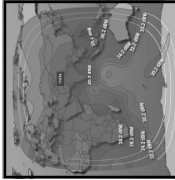

FREQ/POL	CHANNEL	SR	FEC	CAS	NOTES
4034 H	SUN 18: MTV India, Colors, Colors Rishitey Asia, Colors Cineplex, Nick Jr India, Colors Kannada Cinema, Colors Tamil HD, Colors Tamil, Colors HD, Colors Cineplex, BDM, Nickelodeon India	20500	2/3	Mpeg4, Irdeto 2	PAL
4034 V	Network 18: History TV 18, CNBC TV18 Prime HD, History TV18 HD, News 18 Malayalam (fta), Sonic Nickelodeon, News 18 TN (fta), CNBC Bazaar, News 18 Assam & NE (fta), News 18 India, MTV HD+	21600	5/6	Mpeg4 Irdeto 2 HD	C Beam
4054 V	Airrang World	4400	3/4	FTA	C Beam
4059 V	C.TS (South Korea)	3529	3/4	FTA	C Beam
4064 H	Al Jazeera English, CNBC Africa (scr), CGTN, EWTN Africa & Asia, Australia Plus TV Asia (Mpeg4, Irdeto2), SIS Digital (scr), BBC World News South Asia (scr), Radio Australia, BBC World Service, Radio Australia English for Asia, EWTN Radio	19850	7/8	Irdeto 2 / PowerVu / FTA	C Beam
4064 V	Sanskar TV, Satsang TV	4400	3/4	FTA	C Beam
4070 V	Hope Channel International, Hope TV India	3003	2/3	FTA	C Beam
4076 V	TRT World HD	3906	5/6	FTA HD	C Beam
4083 V	China Radio International	3428	3/4	FTA	C Beam
4090 H	Travel XP HD (scr), Kashish News, Taaza TV, STV Haryana News, Travel XP Tamil (scr), Sangeet Marathi, VTV News, Travel XP HD (scr), Hi Dosti, Bangla Talkies, Bhojpur Cinema	14368	3/4	MPEG4 / FTA / Irdeto 2	C Beam
4092 V	YTN World	2963	3/4	FTA	C Beam
4103 H	CNN News 18, News 18 UK	5720	3/4	Conax, Irdeto 2	C Beam
4116 V	IndiaSign: PTC News, PTC Punjabi, PTC Chakde, PTC Punjabi Gold, News Nation, News State MP & CHG, News State UP & UK, Oscar Movies Bhojpur, PTC Simran, PTC Music	8800	3/4	DVB S2, Mpeg 4	C Beam
4124 H	NHK World Network, NHK World Japan, NHK World Premium, NHK World Japan Radio	22193	3/5	MPEG4/HDC	C Beam
4130 V	Jaya TV HD, Jaya Plus, Jaya Max	10369	3/4	MPEG4 / Irdeto 2	C Beam
4150 H	Urdu 1 ME (scr), Peace TV Urdu, Peace TV English, Peace TV Bangla, Peace TV Chinese, Huda TV, I Plus TV	15150	2/3	FTA / Irdeto 2	C Beam
4155 V	Zee Cinema HD, Zee TV HD, Zee Anmol, & Pictures HD, Zee Marathi HD, Zee Telugu HD, Zee Kannada HD	22500	5/6	Mpeg 4 DVB S2 Conax HD	C Beam
4163 H	WION, EZ Mail, Zee Kalak, Zee Salaam, Zee UP / Uttarakhand	7500	5/6	Mpeg 4, Conax	C Beam
4182 H	Aaj Tak, India Today, Tez, Aaj Tak Delhi, Aaj Tak International, India Today International, Aaj Tak UK, Aaj Tak HD	16296	3/4	Irdeto-2	C Beam
4184 V	Planetcast: 4TV, Sahara News, Jai Paras TV, News 1st (India), True Sports, VH1 India, Colors Infinity, Anjan TV, Food Food, News World India, India Ahead, Republic TV, Colors Gujarati Cinema, Colors Bangla Cinema, IBC 24, HNN 24x7, Jai	21600	5/6	FTA Mpeg4	C Beam
4195 H	Manarashtra, MTV Beats, Colors Cineplex Sky News International	4000	1/2	PowerVu	C Beam
GSAT-11 & GSAT-18 at 74 Deg East Bom Az 173 EI 73, Bir Az 191 EI 74, Del Az 184 EI 56, Chennai Az 202 EI 73, Bhopal Az 186 EI 62 Cal Az 212 EI 59					
3777 H	DD News HD, DD Sports HD (scr)	4000	3/4	Mpeg 4 BISS	India Beam
11587 H	Punjab EduSat	4000	3/4	Mpeg 2 FTA	India Beam
11667 V	KITE VICTERS	2000	3/4	Mpeg2 FTA	India Beam
11681 V	VTU	2966	3/4	Mpeg 2 FTA	India Beam
11686 V	Lokshiksha Sanchar	2900	3/4	Mpeg 2 FTA	India Beam
ABS 2 at 75 deg E: Bom Az 173 EI 73, Bir Az 191 EI 74, Del Az 184 EI 56, Chennai Az 202 EI 73, Bhopal Az 186 EI 62 Cal Az 212 EI 59					
3590 H	Avenues Khabar	2222	3/4	Irdeto	Global Beam
3615 H	Medianet HTS: Comedy Central India, Channel 13, SET India, Sony Max India, VTV, YES, TV Maldives, Raajje TV, Fox Crime Asia, PSM News, Star Gold Middle East, Star Sports 1, FX India, Colors, AXN India, CNN International South Asia, Cartoon Network India, Ice TV, Fox Movies Asia, Star Sports 2, Star Sports Select HD2, HGTV Asia	18805	2/3	DVB-S2/8PSK	Global Beam
3649 H	Medianet HTS: People TV, Colors, CCTV 4 Asia, Baby TV Asia, Fashion TV India, Sangu TV, Nat Geo Wild Asia, Dhivehi Channel, Fox Asia, Rai Italia Asia, MTV India, TV 5 Monde Asia, Zee Bollywood, DW English, Fox Family Movies, MTV Beats, Phoenix Chinese Channel, Zee Cafe, Zee Cinema Asia, &flix, Nick Jr Asia, Zee TV India, NDTV 24x7, Warner TV Asia, Nat Geo People Asia, CuriosityStream, Aljazeera English, Quran TV, Premier League TV, HBO HD Asia, Sony Ten 2 HD, National Geographic India HD, CinemaWorld, Nickelodeon South East Asia, Discovery HD World India, Star Plus Southeast Asia HD, TLC India HD, Alkaun TV, Travel Channel Asia, Sony Ten 1, Jalsha Movies, Sony BBC Earth, DreamWorks TV HD, Zee TV India HD, Fox Action Movies, CBeebies Asia, Star Sports 1 HD, Colors HD, Star Gold Middle East HD, Munnaaru	45000	2/3	DVB-S2/8PSK	Global Beam
3652 V	Media Net Hits: Sony Ten 3, Comedy Central India, Channel 13, SET India, Sony Max India, VTV, YES, TV Maldives, Raajje TV, Fox Crime Asia, Star Bharat Middle East, PSM News, Star Gold Middle East, Trace Urban Southeast Asia, Star Sports 1, Star Sports Select HD1, FX India, Sony Ten 1, AXN India, Channel 24, CNN International South Asia, KBS World, Cartoon Network India, TLC India, Peace TV English, BBC World News South Asia, Ice TV HD, Fox Movies Asia HD, Star Sports 2 HD, Dubai TV International, RTR Planeta Asia, Sky News International, Star Vijay India, Star Sports Select HD2, HGTV Asia HD, Boomerang Asia, Timeless Drama Channel, Sangu E., Disney Channel test carolj, V FM	30500	3/5	DVB-S2/8PSK	Global Beam
12524 H	Supreme Master TV, SBN International, TBN Asia, Hillsong Channel, Daystar TV	30000	1/2	FTA	India Beam