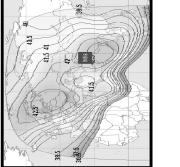

CHANNEL GUIDE

UPDATED AS OF 1ST NOVEMBER 2020 FTA = Free To Air • SCR = Scrambled • Radio Channels in Italics

FREQ/POL	CHANNEL	SR	FEC	CAS	NOTES
INTELSAT-38/AzerSpace2 at 45 deg East: Bom Az 238 El 51, Bir Az 250 El 49, Del 232 El 41, Chennai Az 252 El 46, Bhopal Az 238 El 44, Cal Az 248 El 35					
11475 V	Dialog DTH: Sony Six HD, Discovery World India HD, Star Movies Select HD, Animal Planet HD, AXN East Asia HD, Rugby Pass TV HD, Star Sports 1 HD, Sony Ten 2 HD, Star Sports select HD 1, Star Sports Select HD 2	32000	2/3	DVB-S2/8PSK	India Beam
11515 V	Dialog DTH: CBeebies Asia, Pogo, Cartoon Network, A+ Kids, Nickelodeon, Baby TV, Disney Junior, NGC, Sony BBC Earth, Nat Geo Wild, Animal Planet, Discovery, Discovery Science, TechStorm, TLC, History TV18, Travel XP, Dsport, Sony Ten 1, Ten Cricket, Sony Ten 2	23700	5/6	DVB-S	India Beam
11555 V	Dialog DTH: HGTV Asia, El, SET India, Sony Max, Star Gold, Colors, Star Plus, Zee TV, Colors Tamil, Sun TV, KTV, Star Vijay, Kalaignagar TV, Zee Cinema, UTV Movies, B4U Movies, Zee Tamil, Siripolli, WakuWaku Japan, Celestial Classic Movies, Fashion TV Asia, Hi TV, TVN Asia, WakuWaku Japan South East Asia	27690	3/5	DVB-S	India Beam
11595 V	Dialog DTH: Channel One, Rupavahini, Channel Eye, ITN, Vasantham TV, TV Derana, Swarnavahini, Sirasa TV, Shakti TV, TV 1, Hiru TV, TNL, Att, Ada Derana 24x7, Siyatha TV, Pragna TV, TV Didulia, Riddhi TV, Citi Hitz, 7th Circuit, Rangiri TV, Revision TV, UTV Tamil, Udhayam TV, Nenasu TV 10	27690	5/6	DVB-S	India Beam
11635 V	Dialog DTH: Eurosport 1, Outdoor Channel, Star Sports 1, Star Sports 2, Star Sports Select, Sony Six, Sony ESPN, Star Movies India, HBO South Asia, HBO Signature, HBO Hits, HBO Family, Cinemax, &Fix, Hits Movies, CinemaWorld, Sony Pix, Hits, Zee Café, Star World, Warner TV, AXN, Colors Infinity, Diva, Food Network Asia, Fox Life, Comedy Central	27690	5/6	Irdeto 2	India Beam
11675 V	Dialog TV: Nenasu TV, Buddhist TV, Shradha TV, Damsathara TV, God TV, Verbum TV, Aljazeera, ABC Australia TV, BBC, CGTN, CNN, NDTV, RT News, Bloomberg TV, CNBC TV18, Trace Urban, B4U Music, VH1 India, Channel C, Sun Music, Zoom, Da Vinci Learning	27690	5/6	DVB-S	India Beam
AMOS 4 at 65 deg East					
10735 V	DishHome DTH Nepal: Avenues Khabar, News24, ABC News, Janata TV, Nice TV, Colors, Star Plus, Zee TV, SET India, MTV, Zoom, Zing Asia, ZETC Bollywood, Discovery Animal Planet, NGC, TLC India, Star World, Zee Cafe, Sony Pix, Star Sports Select 1 HD, Sony Six HD, Sony ESPN HD, Sony Ten 1 HD	45000	1/2	Mpeg 4 Latens, Verimatrix	India Beam
10789 V	DishHome DTH Nepal: Star Gold, Sony Max, Zee Cinema, HBO, Cinemax, Star Sports 1, Star Sports 1 Hindi, Star Sports Select, Sony Six, Sony ESPN, Sony Ten 1, Sony Ten 2, Sony Ten 3, CNN South Asia, BBC South Asia, Aljazeera, Aji, Tak, APB News, Zee News, Cartoon Network India, DishHome Cinema Ghar 888, Star Sports 1 HD, Star Sports 2 HD, Star Sports 1 Hindi HD, Star Sports Select HD 2	45000	1/2	Mpeg 4 Latens, Verimatrix	India Beam
10860 V	DishHome DTH Nepal: DMN Showcase (fta), Kantipur TV, Image TV, Nepal TV, Sagarmatha TV, Colors HD, Zee TV HD, Star Plus HD, Zee Cinema HD, Star Gold HD, HBO South Asia HD, Radio Nepal, Nepal FM, Janata Media Radio	45000	1/2	Mpeg 4 Latens, Verimatrix	India Beam
10914 V	DishHome DTH Nepal: DishHome Showcase 2, DishHome Ramallo, D Movies, NTV Plus, NTV News, Mountain TV, Himalaya TV, AP 1 TV, TV Today, TV Filmy, Bhakti Darshan TV, Araniko TV, Star Bharat India, Sony SAB TV India, Bindass, Star Utsav, Zee Anmol, Sahara One, Dhamaal, DD National, UTV Movies, Star Gold 2, & pictures, B4U Movies India, Filmy, Zee Action, Star Utsav Movies, Sony Max 2, B4U Music India, Sangeet Bhojपुरi, Investigation Discovery India, Fox Life India, History TV 18, Discovery Science India, Discovery Turbo India, Nat Geo Wild Asia, Sony BBC Earth, Care World TV, WB India, India Today, Times Now, News 18, Zee Business, Nickelodeon India, BabyFirst TV, Discovery Kids India, Nick Jr India, Disney Channel India, Marvel HQ, Sonic Nickelodeon, Aastha India, Sanskar TV, Peace TV, Urdu	45000	2/3	Mpeg 4 Latens, Verimatrix	India Beam
11235 V	DishHome DTH Nepal: DishHome Action Sports, Nepa Channel, DishHome Cinema Ghar 108, DishHome Gunjan, DishHome Cine Hits, DishHome Junior, Rhymes, Bhojपुरi Magic, Business Plus, BTV Business, Krishi TV, & TV, Colors Rishay Asia, DD India, DD Kisan, Dargal TV, Dabangg, Aakaash Aath, Anjan TV, Zee Bollywood, Manoranjan TV, Bhojपुरi Cinema, Enterr, 10, 9XM, 9X Jalwa, Living Foodz, NHK World Japan, TV 5 Monde Asia, DW English, CGTN, Arirang World, Star Sports 3, Star Sports Select HD2, Fight Sports, DD Sports, Lolly Kids, Peace of Mind TV, Discovery HD World India, Star World HD India, Nepal Radio Network	45000	2/3	Mpeg 4 Latens, Verimatrix	India Beam
11289 V	DishHome DTH Nepal: Sarokar TV, NTV Kohalpur, NTV Itahari, Prime Times, Omkar TV, Star Gold Select, DishHome Cinema Ghar 555, Sony Yahi, & TV, & pictures, HBO Signature Asia, HBO Hits, HBO Family Asia, Cinemax Asia, National Geographic India, Zee Café, AP 1 TV, Kantipur TV	45000	2/3	Mpeg 4 Latens, Verimatrix	India Beam
11360 V	DishHome TV NEPAL: Star Bharat HD, SET India HD, Sony Max HD, Star Gold Select HD, Sony Ten 2 HD, Sony Ten 3 HD, Animal Planet HD, TLC HD, Comedy Central HD, Disney International HD, VH1 HD, MTV Beats HD, DishHome Ramallo, DishHome Action Sports	45000	2/3	Mpeg 4 Latens, Verimatrix	India Beam
12660 V	DishHome TV NEPAL: Baby TV Asia, Colors Infinity, Colors Cineplex, Nat Geo Wild Asia, Fox Life India, 9XM, Himalaya TV, NTV Plus, BM HD, Plus Movie, DishHome Cine Hits, DishHome Gunjan	45000	2/3	Mpeg 4 Latens, Verimatrix	India Beam
12714 V	DishHome TV NEPAL: Reality TV, D Movies, Hollywood Hits, K World, Rhymes, Bhojपुरi Magic, Yoho TV, Mega TV, B4U Kadak, House Full Movies, Mastii	45000	2/3	Mpeg 4 Latens, Verimatrix	India Beam
INTELSAT 47 AT 66 Deg E:					
3845 H	Sony Entertainment: SET Asia, SET Middle East, Sony Max Asia, Sony SAB TV Asia, Max M.E., Tata, Kalaignagar TV, Seithagal, Isai Aruvi, Siripolli TV, Chithiram TV, Kalaignar Murasu TV, Vondhar TV, Sairam TV, News 7 Tamil, Avush TV, MK Tunes, MK Six, Sai TV, Hindu Dharmam, TV 5 Kannada, Malai Murasu TV, Malai TV	30000	3/4	Mpeg 4 DVB S2 PowerVu	Landmass beam
3845 V	indiasign: CVR English, CVR OM Spiritual, Prime 9 News, Orange TV India, Nirekshana TV, Y TV Telugu, Swara Sagar, Madhurilagam TV, Music Zone, News India 24x7, AP24x7	28800	5/6	Mpeg 2 / Mpeg 4 Irdeto	Landmass beam
3876 H		14300	3/4	Mpeg 4 FTA	Landmass beam