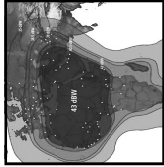

CHANNEL GUIDE

UPDATED AS OF 1ST NOVEMBER 2020 FTA = Free To Air • SCR = Scrambled • Radio Channels in Italics

FREQ/POL	CHANNEL	SR	FEC	CAS	NOTES
INTELSAT-38/AzerSpace2 at 45 deg East: Bom Az 238 El 51, Bir Az 250 El 49, Del 232 El 41, Chennai Az 252 El 46, Bhopal Az 238 El 44, Cal Az 248 El 35					
11475 V	Dialog DTH: Sony Six HD, Discovery World India HD, Star Movies Select HD, Animal Planet HD, AXN East Asia HD, Rugby Pass TV HD, Star Sports 1 HD, Sony Ten 2 HD, Star Sports select HD 1, Star Sports Select HD 2	32000	2/3	DVB-S2/8PSK	India Beam
11515 V	Dialog DTH: CBeebies Asia, Pogo, Cartoon Network, A+ Kids, Nickelodeon, Baby TV, Disney Junior, NGC, Sony BBC Earth, Nat Geo Wild, Animal Planet, Discovery, Discovery Science, TechStorm, TLC, History TV18, Travel XP, Dsport, Sony Ten 1, Ten Cricket, Sony Ten 2	23700	5/6	DVB-S	India Beam
11555 V	Dialog DTH: HGTV Asia, El, SET India, Sony Max, Star Gold, Colors, Star Plus, Zee TV, Colors Tamil, Sun TV, KTV, Star Vijay, Kalaignagar TV, Zee Cinema, UTV Movies, B4U Movies, Zee Tamil, Siripolli, WakuWaku Japan, Celestial Classic Movies, Fashion TV Asia, Hi TV, TVN Asia, WakuWaku Japan South East Asia	27690	3/5	DVB-S	India Beam
11595 V	Dialog DTH: Channel One, Rupavahini, Channel Eye, ITN, Vasantham TV, TV Derana, Swarnavahini, Sirasa TV, Shakti TV, TV 1, Hiru TV, TNL, Att, Ada Derana 24x7, Siyatha TV, Pragna TV, TV Didulia, Riddhi TV, Citi Hitz, 7th Circuit, Rangiri TV, Revision TV, UTV Tamil, Udhayam TV, Nenasu TV 10	27690	5/6	DVB-S	India Beam
11635 V	Dialog DTH: Eurosport 1, Outdoor Channel, Star Sports 1, Star Sports 2, Star Sports Select, Sony Six, Sony ESPN, Star Movies India, HBO South Asia, HBO Signature, HBO Hits, HBO Family, Cinemax, &Fix, Hits Movies, CinemaWorld, Sony Pix, Hits, Zee Café, Star World, Warner TV, AXN, Colors Infinity, Diva, Food Network Asia, Fox Life, Comedy Central	27690	5/6	Irdeto 2	India Beam
11675 V	Dialog TV: Nenasu TV, Buddhist TV, Shradha TV, Damsathara TV, God TV, Verbum TV, Aljazeera, ABC Australia TV, BBC, CGTN, CNN, NDTV, RT News, Bloomberg TV, CNBC TV18, Trace Urban, B4U Music, VH1 India, Channel C, Sun Music, Zoom, Da Vinci Learning	27690	5/6	DVB-S	India Beam
AMOS 4 at 65 deg East					
10735 V	DishHome DTH Nepal: Avenues Khabar, News24, ABC News, Janata TV, Nice TV, Colors, Star Plus, Zee TV, SET India, MTV, Zoom, Zing Asia, ZETC Bollywood, Discovery Animal Planet, NGC, TLC India, Star World, Zee Cafe, Sony Pix, Star Sports Select 1 HD, Sony Six HD, Sony ESPN HD, Sony Ten 1 HD	45000	1/2	Mpeg 4 Latens, Verimatrix	India Beam
10789 V	DishHome DTH Nepal: Star Gold, Sony Max, Zee Cinema, HBO, Cinemax, Star Sports 1, Star Sports 1 Hindi, Star Sports Select, Sony Six, Sony ESPN, Sony Ten 1, Sony Ten 2, Sony Ten 3, CNN South Asia, BBC South Asia, Aljazeera, Aji, Tak, APB News, Zee News, Cartoon Network India, DishHome Cinema Ghar 888, Star Sports 1 HD, Star Sports 2 HD, Star Sports 1 Hindi HD, Star Sports Select HD 2	45000	1/2	Mpeg 4 Latens, Verimatrix	India Beam
10860 V	DishHome DTH Nepal: DMN Showcase (fta), Kantipur TV, Image TV, Nepal TV, Sagarmatha TV, Colors HD, Zee TV HD, Star Plus HD, Zee Cinema HD, Star Gold HD, HBO South Asia HD, Radio Nepal, Nepal FM, Janata Media Radio	45000	1/2	Mpeg 4 Latens, Verimatrix	India Beam
10914 V	DishHome DTH Nepal: DishHome Showcase 2, DishHome Ramallo, D Movies, NTV Plus, NTV News, Mountain TV, Himalaya TV, AP 1 TV, TV Today, TV Filmy, Bhakti Darshan TV, Araniko TV, Star Bharat India, Sony SAB TV India, Bindass, Star Utsav, Zee Anmol, Sahara One, Dhamaal, DD National, UTV Movies, Star Gold 2, & pictures, B4U Movies India, Filmy, Zee Action, Star Utsav Movies, Sony Max 2, B4U Music India, Sangeet Bhojपुरi, Investigation Discovery India, Fox Life India, History TV 18, Discovery Science India, Discovery Turbo India, Nat Geo Wild Asia, Sony BBC Earth, Care World TV, WB India, India Today, Times Now, News 18, Zee Business, Nickelodeon India, BabyFirst TV, Discovery Kids India, Nick Jr India, Disney Channel India, Marvel HQ, Sonic Nickelodeon, Aastha India, Sanskar TV, Peace TV, Urdu	45000	2/3	Mpeg 4 Latens, Verimatrix	India Beam
11235 V	DishHome DTH Nepal: DishHome Action Sports, Nepa Channel, DishHome Cinema Ghar 108, DishHome Gunjan, DishHome Cine Hits, DishHome Junior, Rhymes, Bhojपुरi Magic, Business Plus, BTV Business, Krishi TV, & TV, Colors Rishay Asia, DD India, DD Kisan, Dargal TV, Dabangg, Aakaash Aath, Anjan TV, Zee Bollywood, Manoranjan TV, Bhojपुरi Cinema, Enterr, 10, 9XM, 9X Jalwa, Living Foodz, NHK World Japan, TV 5 Monde Asia, DW English, CGTN, Arirang World, Star Sports 3, Star Sports Select HD2, Fight Sports, DD Sports, Lolly Kids, Peace of Mind TV, Discovery HD World India, Star World HD India, Nepal Radio Network	45000	2/3	Mpeg 4 Latens, Verimatrix	India Beam
11289 V	DishHome DTH Nepal: Sarokar TV, NTV Kohalpur, NTV Itahari, Prime Times, Omkar TV, Star Gold Select, DishHome Cinema Ghar 555, Sony Yahi, & TV, & pictures, HBO Signature Asia, HBO Hits, HBO Family Asia, Cinemax Asia, National Geographic India, Zee Café, AP 1 TV, Kantipur TV	45000	2/3	Mpeg 4 Latens, Verimatrix	India Beam
11360 V	DishHome TV NEPAL: Star Bharat HD, SET India HD, Sony Max HD, Star Gold Select HD, Sony Ten 2 HD, Sony Ten 3 HD, Animal Planet HD, TLC HD, Comedy Central HD, Disney International HD, VH1 HD, MTV Beats HD, DishHome Ramallo, DishHome Action Sports	45000	2/3	Mpeg 4 Latens, Verimatrix	India Beam
12660 V	DishHome TV NEPAL: Baby TV Asia, Colors Infinity, Colors Cineplex, Nat Geo Wild Asia, Fox Life India, 9XM, Himalaya TV, NTV Plus, BM HD, Plus Movie, DishHome Cine Hits, DishHome Gunjan	45000	2/3	Mpeg 4 Latens, Verimatrix	India Beam
12714 V	DishHome TV NEPAL: Reality TV, D Movies, Hollywood Hits, K World, Rhymes, Bhojपुरi Magic, Yoho TV, Mega TV, B4U Kadak, House Full Movies, Mastii	45000	2/3	Mpeg 4 Latens, Verimatrix	India Beam
INTELSAT 47 AT 66 Deg E:					
3845 H	Sony Entertainment: SET Asia, SET Middle East, Sony Max Asia, Sony SAB TV Asia, Max M.E., Tata, Kalaignagar TV, Seithagal, Isai Aruvi, Siripolli TV, Chithiram TV, Kalaignar Murasu TV, Vondhar TV, Sairam TV, News 7 Tamil, Avush TV, MK Tunes, MK Six, Sai TV, Hindu Dharmam, TV 5 Kannada, Malai Murasu TV, Malai TV	30000	3/4	Mpeg 4 DVB S2 PowerVu	Landmass beam
3845 V	indiasign: CVR English, CVR OM Spiritual, Prime 9 News, Orange TV India, Nirekshana TV, Y TV Telugu, Swara Sagar, Madhurilagam TV, Music Zone, News India 24x7, AP24x7	28800	5/6	Mpeg 2 / Mpeg 4 Irdeto	Landmass beam
3876 H		14300	3/4	Mpeg 4 FTA	Landmass beam